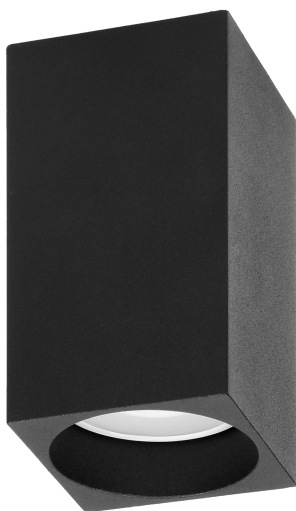

PRODUCT CARD

PRODUCT CODE: AD-OD-6142BGU10

EAN CODE: 5908254818202

BARBRA DLS GU10 downlight max 50W, IP20, square, black, aluminium

Light source:
GU10

Rated power:
50W

Degree of protection (IP):
20

Nominal voltage:
230V~, 50Hz

General information

Light source: GU10

Rated power: 50 W

Degree of protection (IP): 20

Material: aluminum

Colour: black

Nominal voltage: 230V~, 50Hz

Dimensions - width: 56 mm

Installation: surface mounting

Dimensions - height: 56 mm

Dimensions - depth: 100 mm

Base / holder: E27