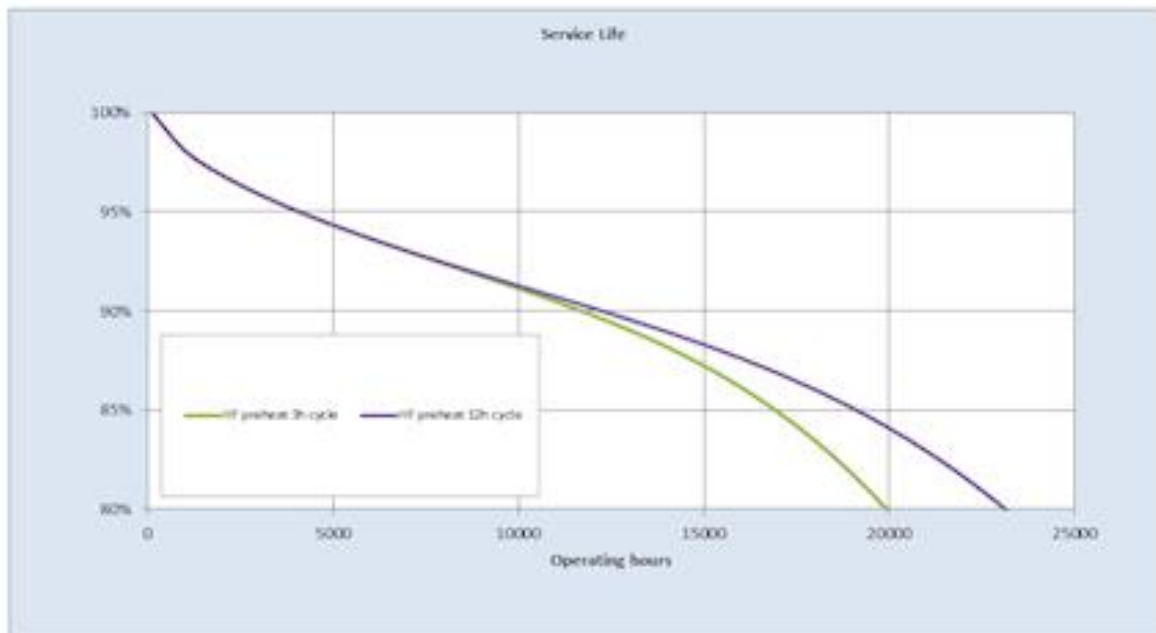

Technical drawing

Lumen maintenance data

Survival data

Service life data

Downloads & Links

[Go to the catalog site \(HTTP\)](#)

[Linear Fluorescent Lamps Catalogue \(PDF\)](#)

[LFL T5 LongLast™ Lamps - Data sheet \(EN\) \(PDF\)](#)